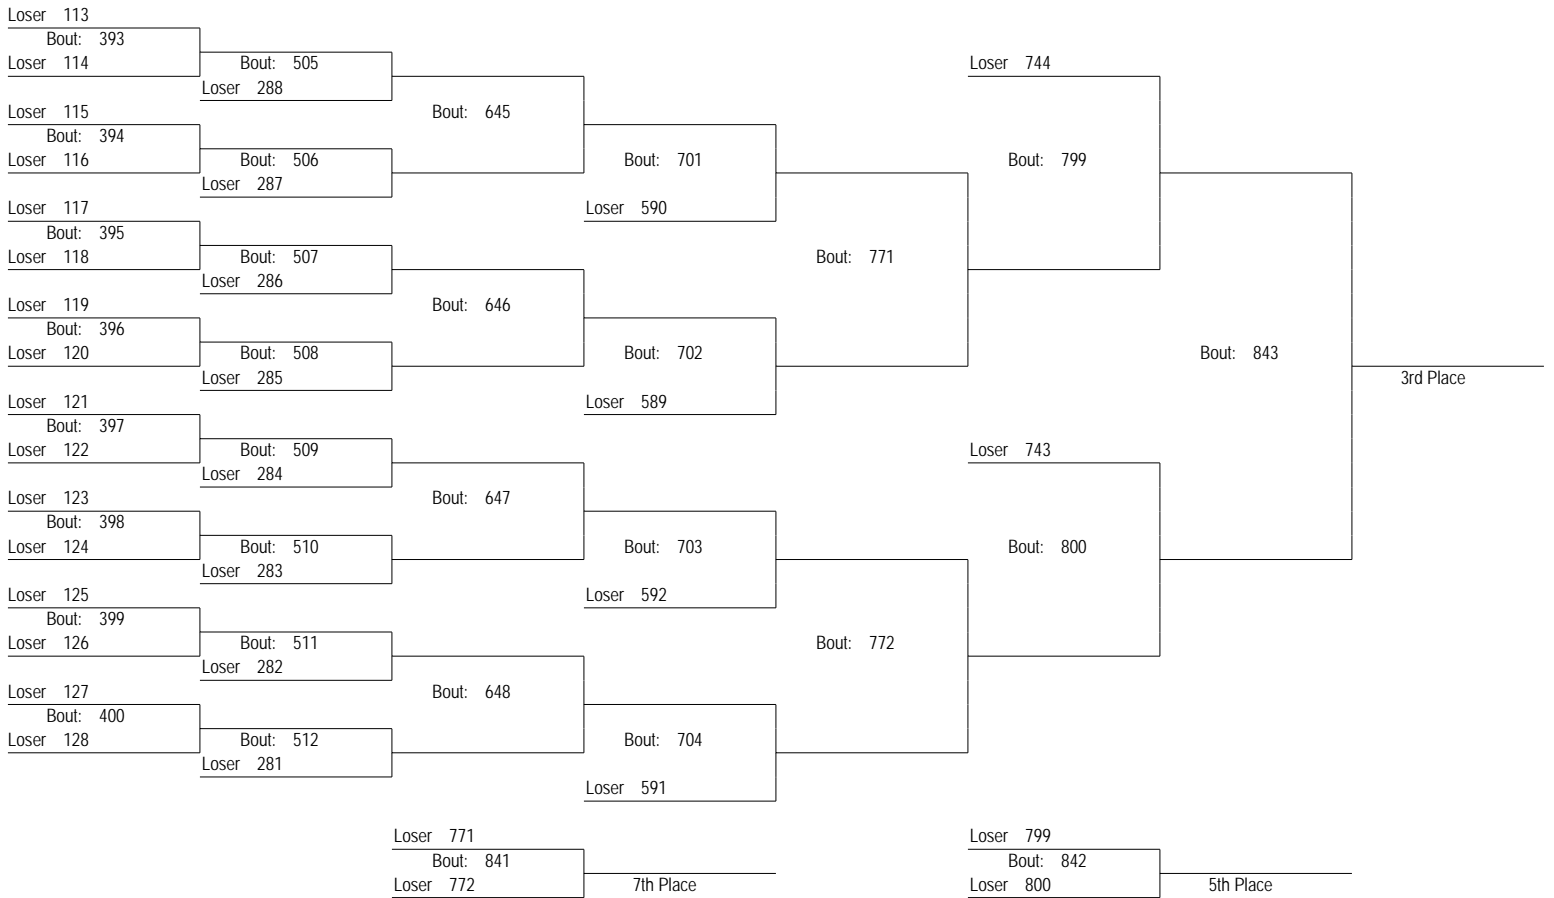

21st Annual Al Dvorak Memorial Wrestling Invitational

December 22-23, 2008

145