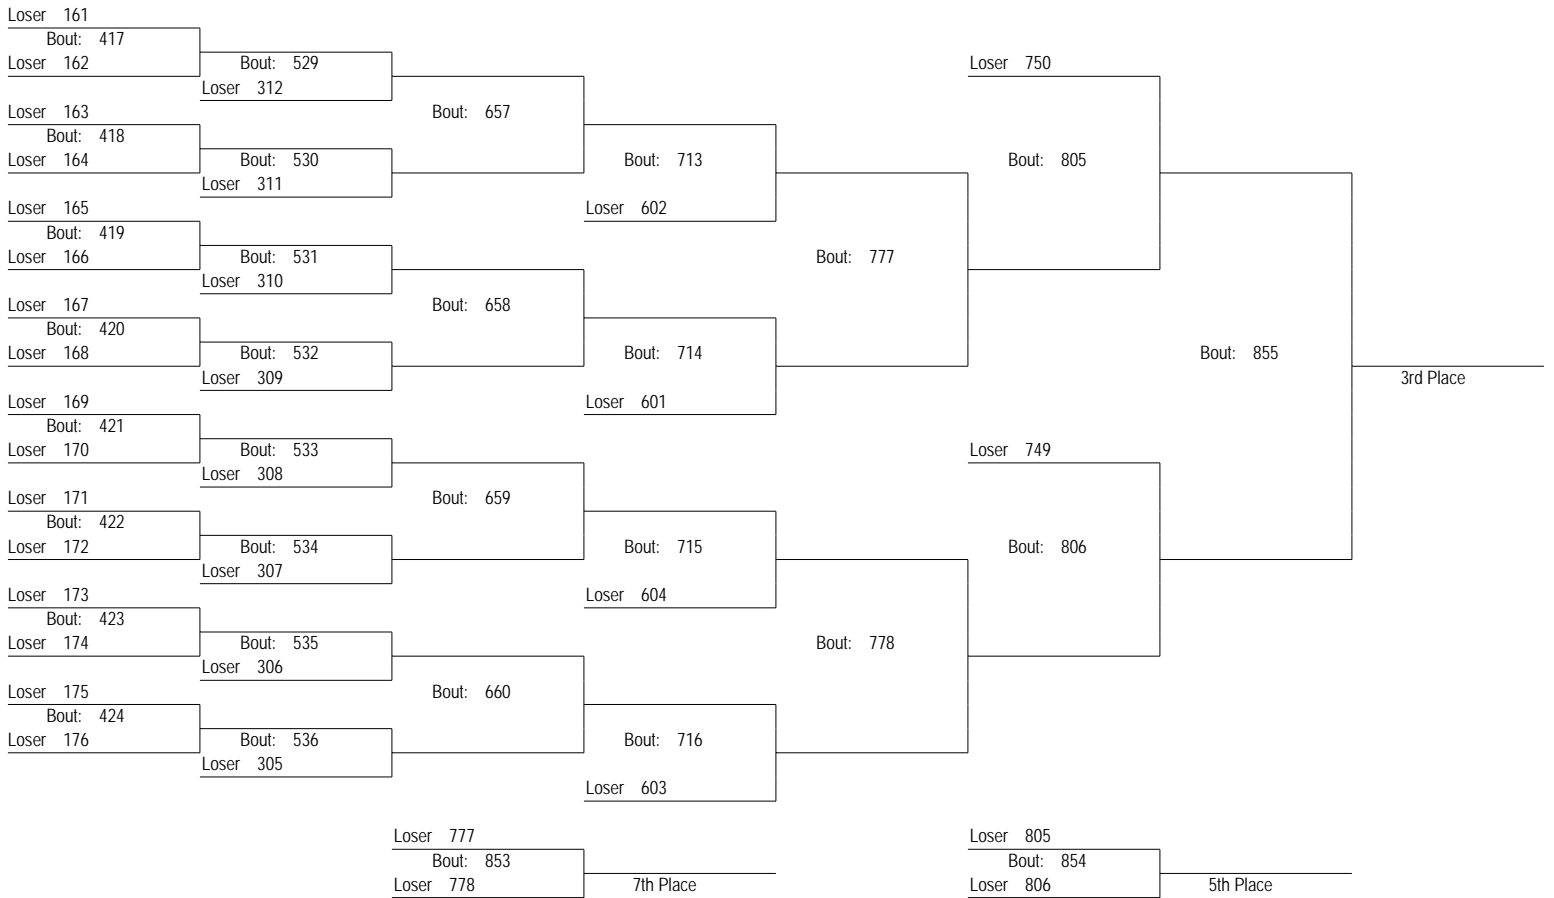

# 21st Annual Al Dvorak Memorial Wrestling Invitational

December 22-23, 2008

171