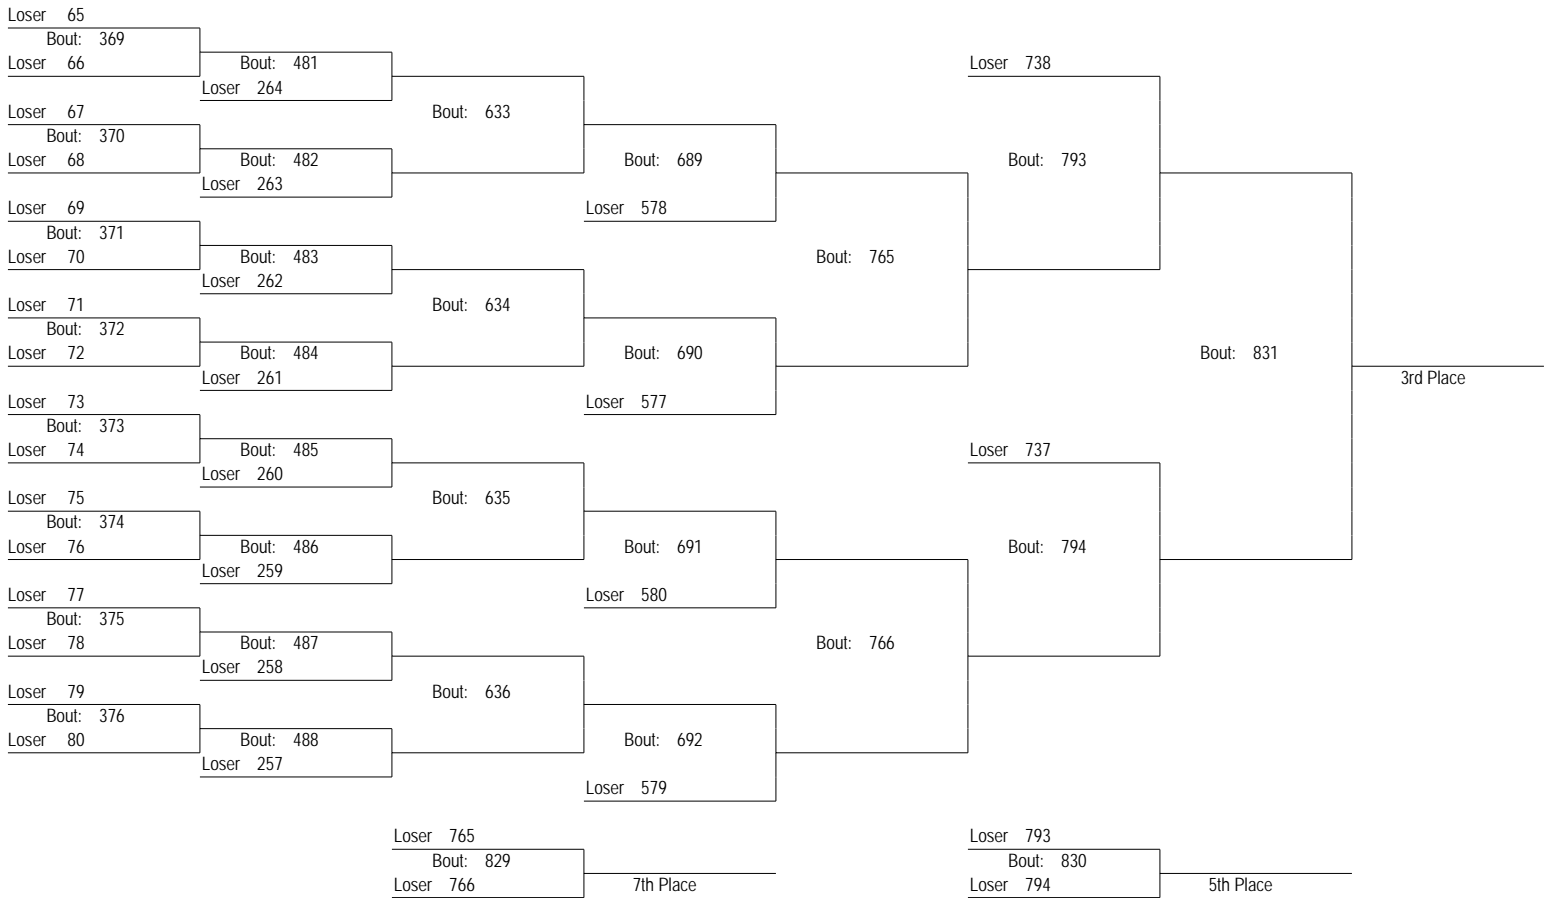

21st Annual Al Dvorak Memorial Wrestling Invitational

December 22-23, 2008

130