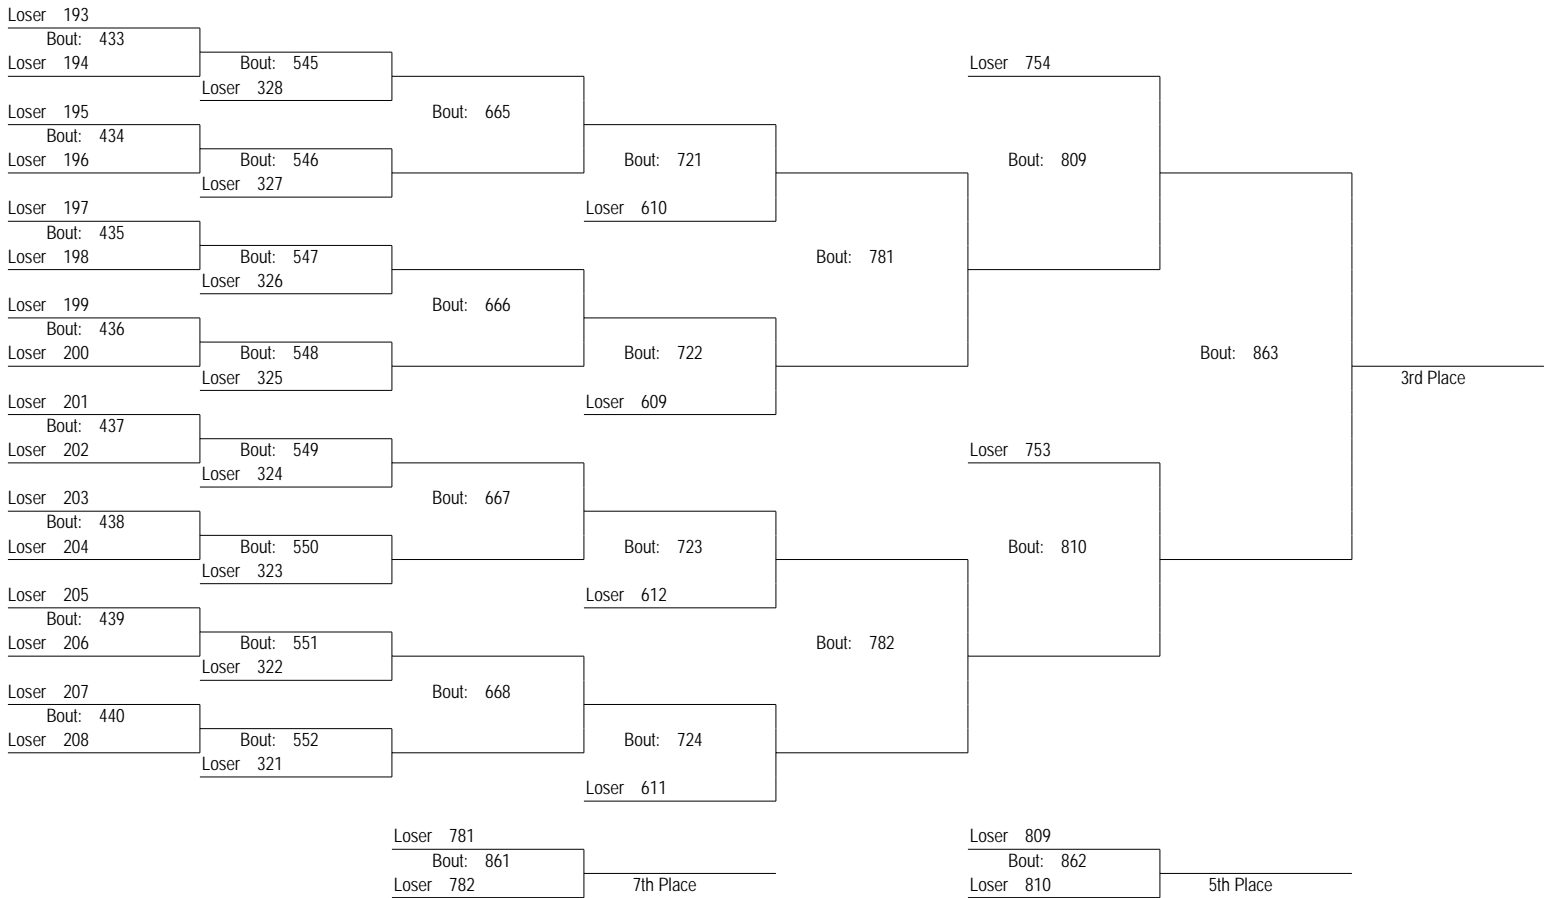

# 21st Annual Al Dvorak Memorial Wrestling Invitational

December 22-23, 2008

189

# 21st Annual Al Dvorak Memorial Wrestling Invitational

December 22-23, 2008

215