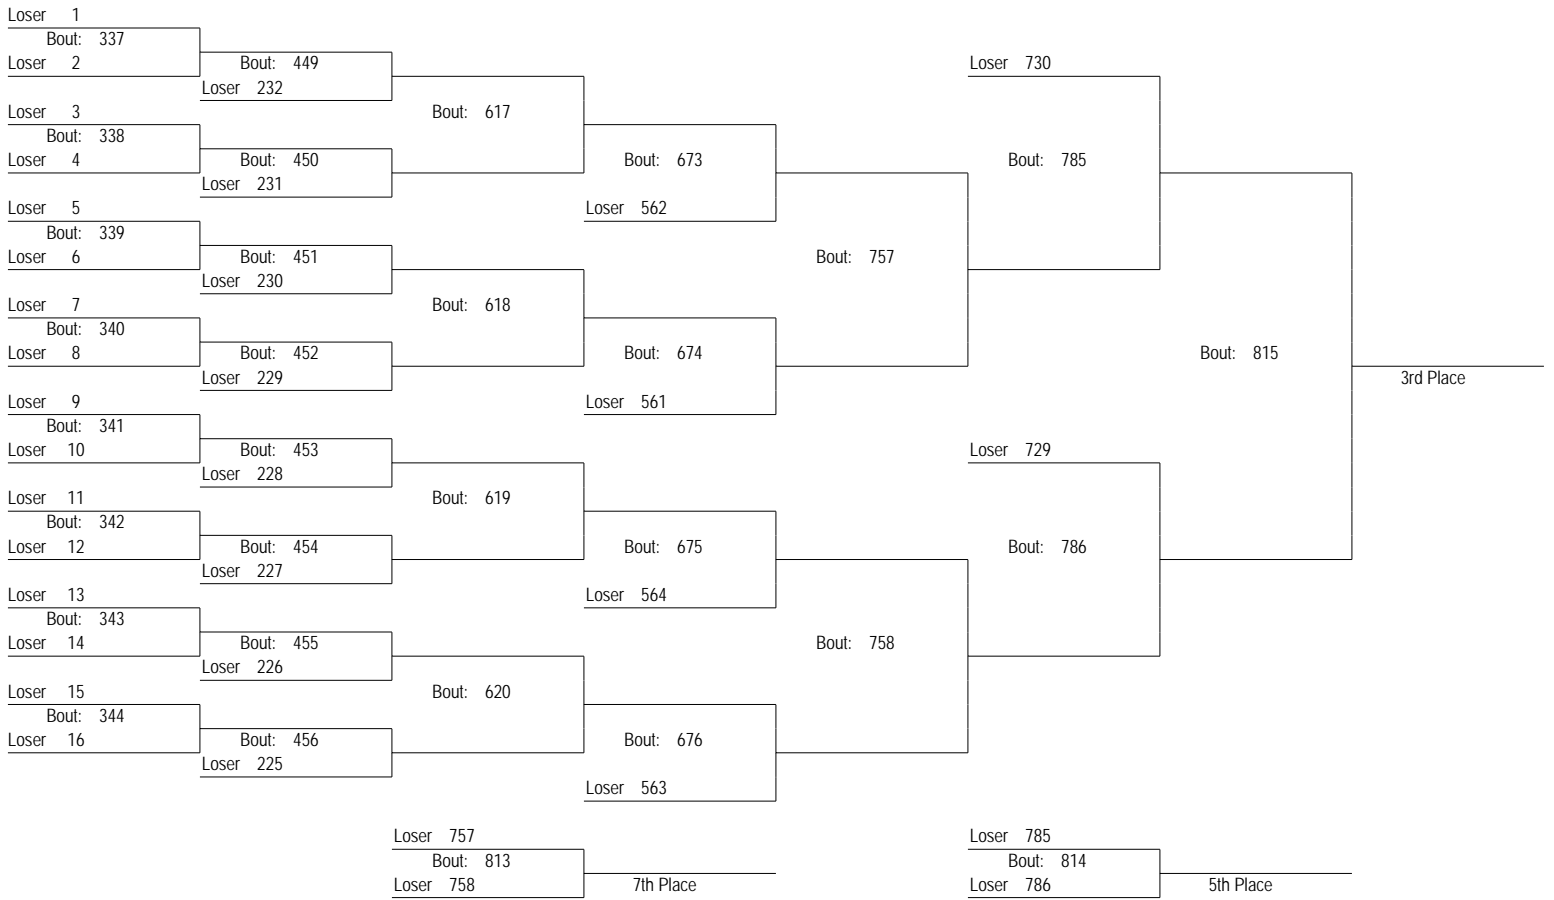

21st Annual Al Dvorak Memorial Wrestling Invitational

December 22-23, 2008

103