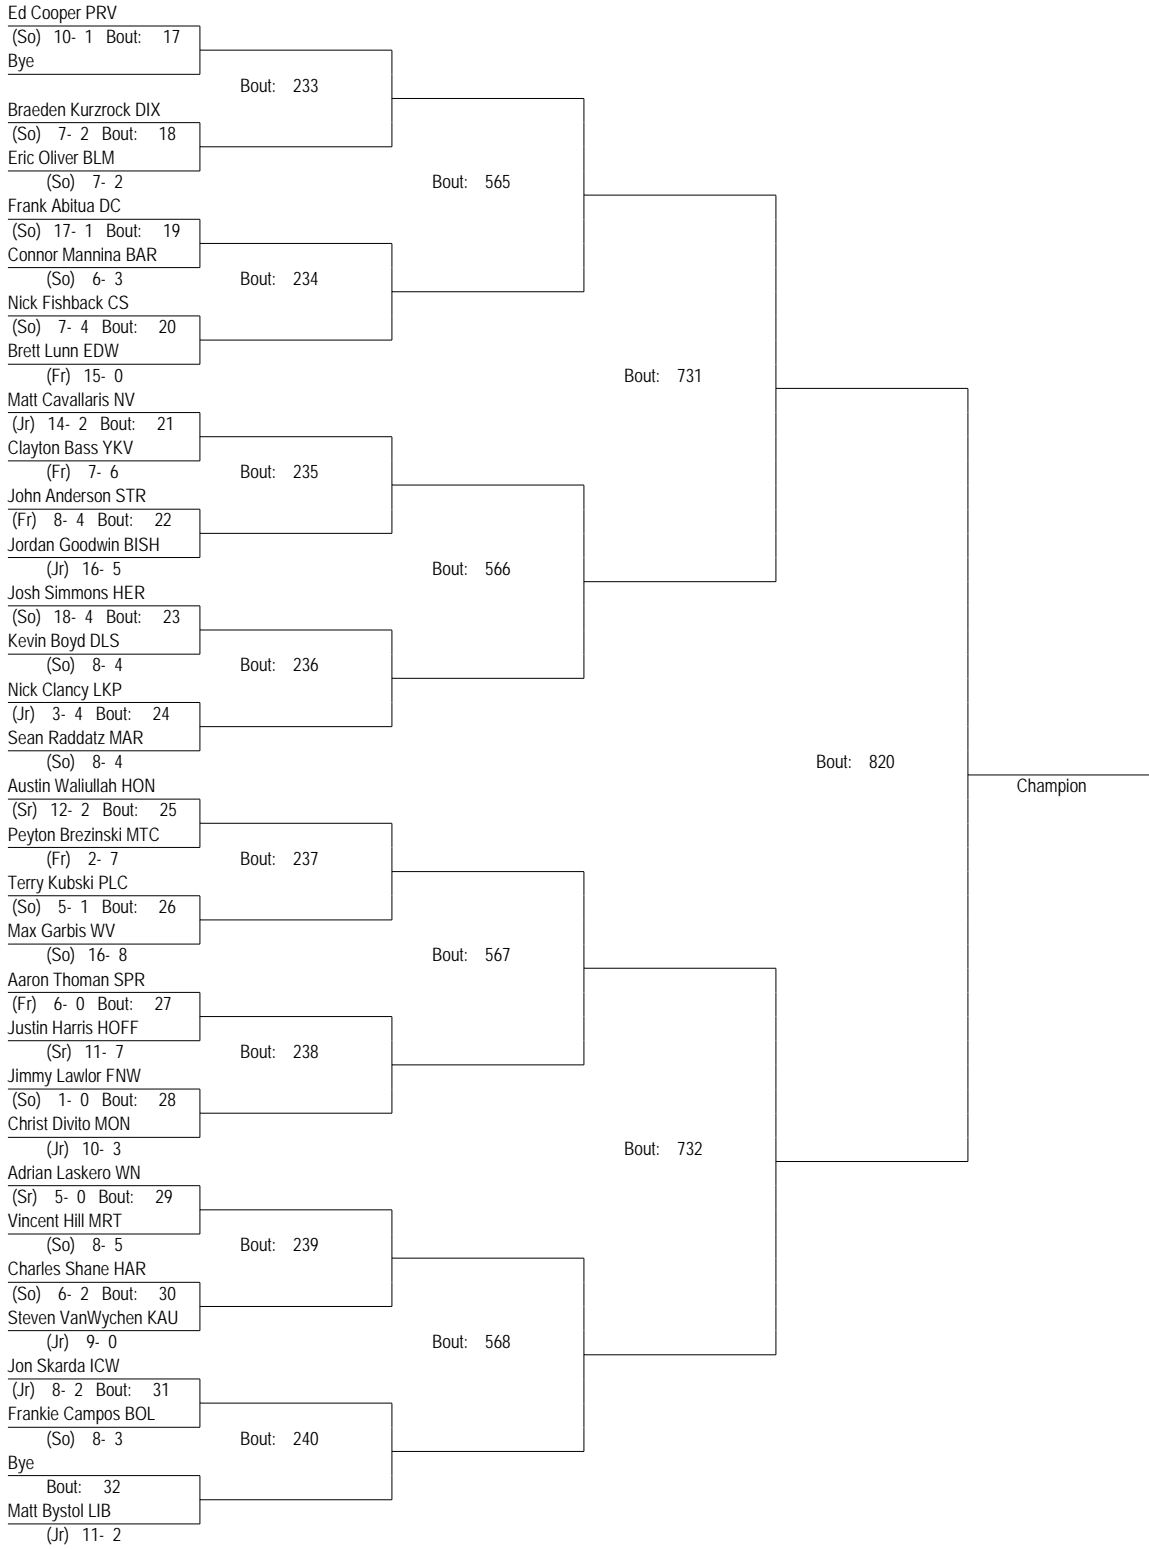

21st Annual Al Dvorak Memorial Wrestling Invitational

December 22-23, 2008

112