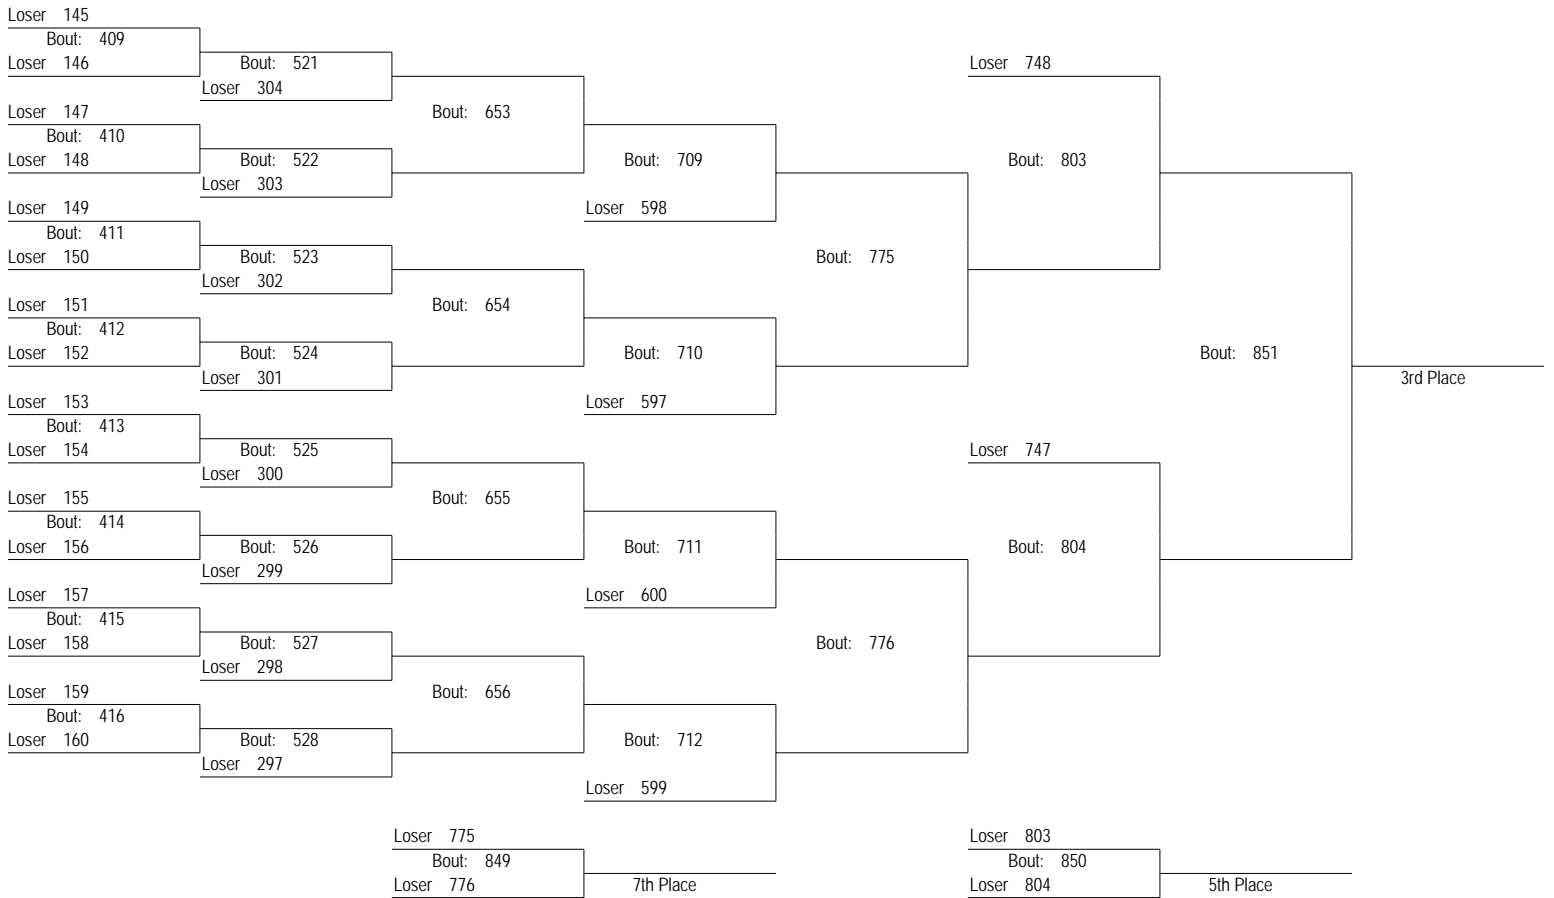

# 21st Annual Al Dvorak Memorial Wrestling Invitational

December 22-23, 2008

160