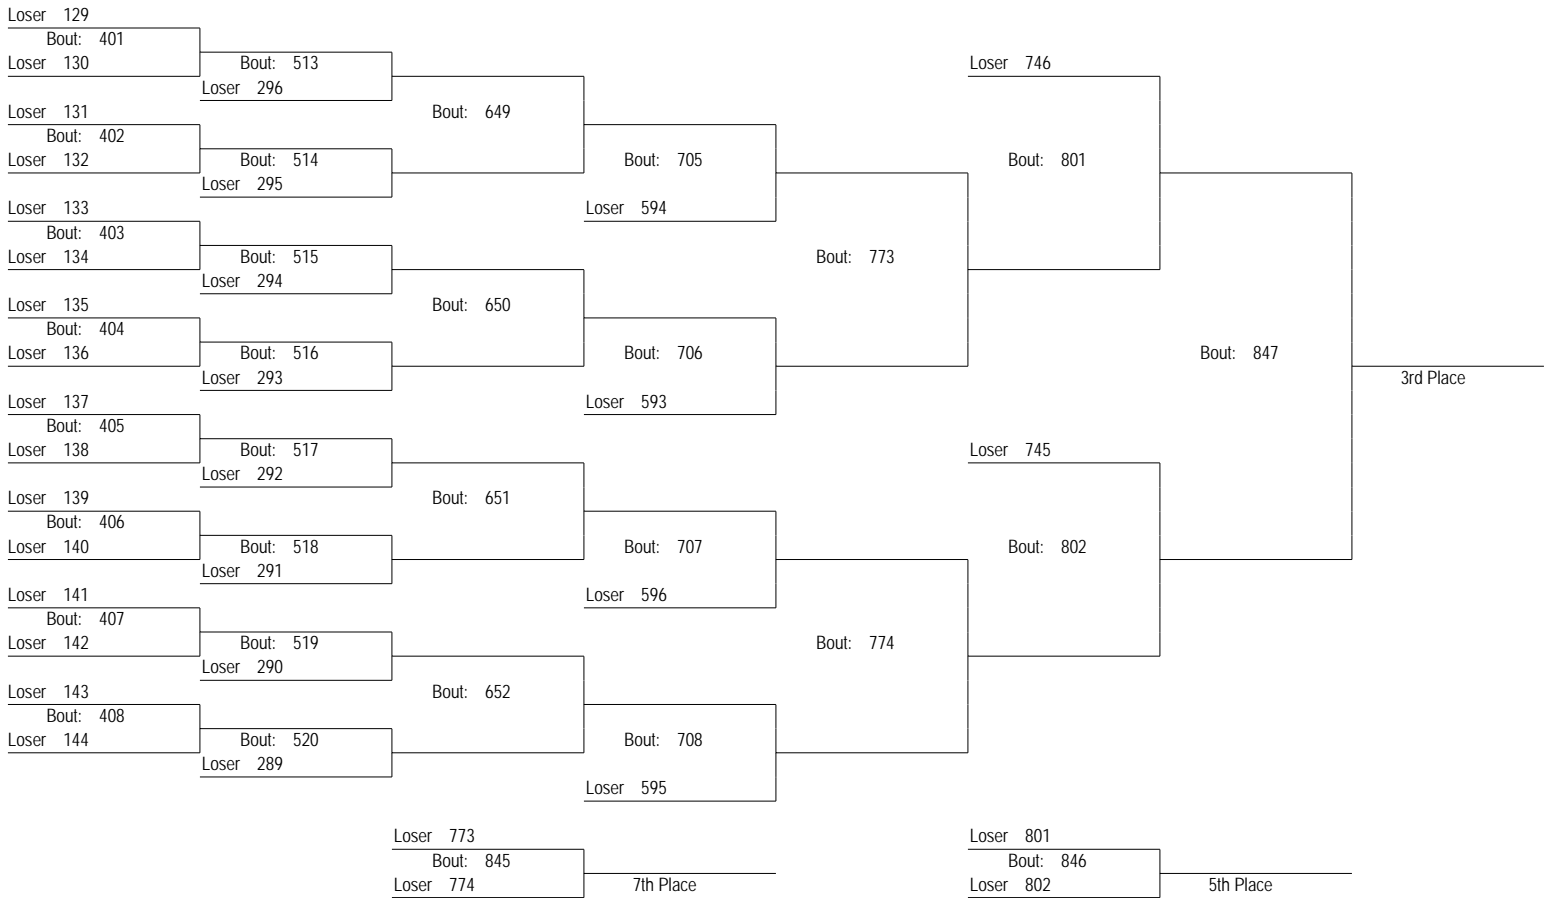

# 21st Annual Al Dvorak Memorial Wrestling Invitational

December 22-23, 2008

152